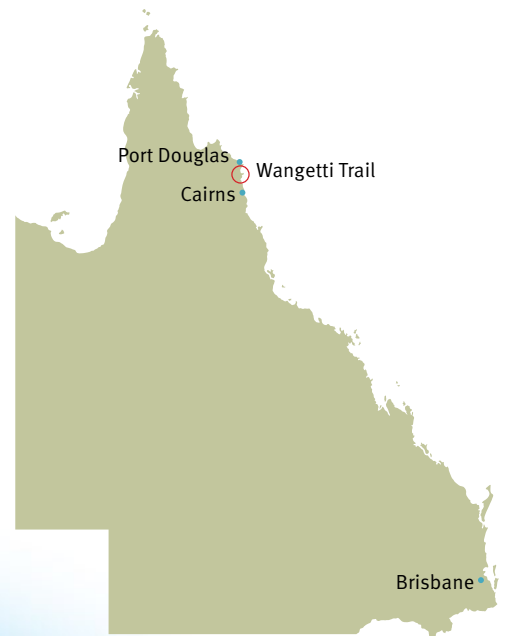

Wangetti Trail

PORT DOUGLAS

Mowbray North Section

Mowbray River

Wangetti North

WANGETTI

Wangetti South

Palm Cove to Ellis Beach

PALM COVE

LEGEND

- Wangetti Trail – proposed track
- Wangetti Trail – completed track
- Proposed mountain bike link
- 🏕 Campsites/Eco-accommodation/Amenities
- 🌊 Mowbray River Crossing
- ∞ Proposed Wangetti Trail Hub

10 km (approx)